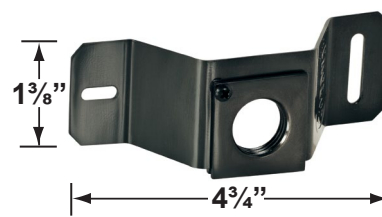

Mounting Risers

- CX-682B-GM 6" Brass Riser, 1/2" NPT Male/Female, **Gun Metal**
- CX-683B-GM 12" Brass Riser, 1/2" NPT Male/Female, **Gun Metal**
- CX-684B-GM 18" Brass Riser, 1/2" NPT Male/Female, **Gun Metal**
- CX-685B-GM 24" Brass Riser, 1/2" NPT Male/Female, **Gun Metal**

CX-682B-GM 6"

CX-683B-GM 12"

CX-684B-GM 18"

CX-685B-GM 24"

CX-719B-GM

CX-718B-GM

CX-722-BR

ACCESSORIES SHEET

E-Mail: sales@coronalighting.com

PRODUCT # : CL-405-BT-GM

• Directional Lights

• Cast Brass

Mounting Posts For Sign Light & Path Light Applications

- CX-678B-GM 24" Brass Single Head Post, **Gun Metal**
- CX-679B-GM 24" Brass Double Head Post, **Gun Metal**
- CX-690B-GM 18" Brass Single Head Post, **Gun Metal**
- CX-693B-GM 18" Brass Double Head Post, **Gun Metal**