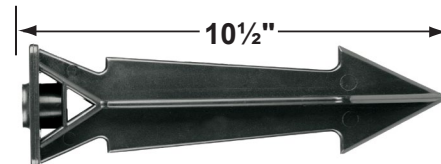

Ground Spikes

- CX-642-BK 8.5" ABS Spike, 1/2" NPT, **Black**
- CX-642-BZ 8.5" ABS Spike, 1/2" NPT, **Bronze**
- CX-643-BZ 8.5" ABS Spike, 1/2" NPT, **Bronze**

CX-647-BK

- CX-646-BK 8" ABS Spike, 1/2" NPT, **Black**
- CX-646-BR 8" ABS Spike, 1/2" NPT, **Natural Brass**
- CX-646-SS 8" ABS Spike, 1/2" NPT, **Stainless Steel**
- CX-647-BK 10.5" Heavy Duty ABS Spike, 1/2" NPT, **Black**

Mounting Risers

- CX-682B-GM 6" Brass Riser, 1/2" NPT Male/Female, **Gun Metal**
- CX-683B-GM 12" Brass Riser, 1/2" NPT Male/Female, **Gun Metal**
- CX-684B-GM 18" Brass Riser, 1/2" NPT Male/Female, **Gun Metal**
- CX-685B-GM 24" Brass Riser, 1/2" NPT Male/Female, **Gun Metal**