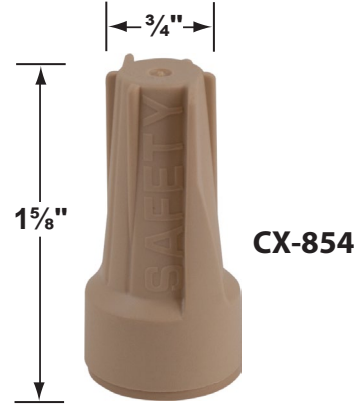

Cable Connectors

- CX-854 Direct Burial Silicone Filled Wire Nut, **Tan**
- CX-858 Speedy Cable Connector, Supply Cable up to 10-2, **Black**
- CX-839 Universal cable connector, Supply cable up to 8-2, one/Pack **Black**