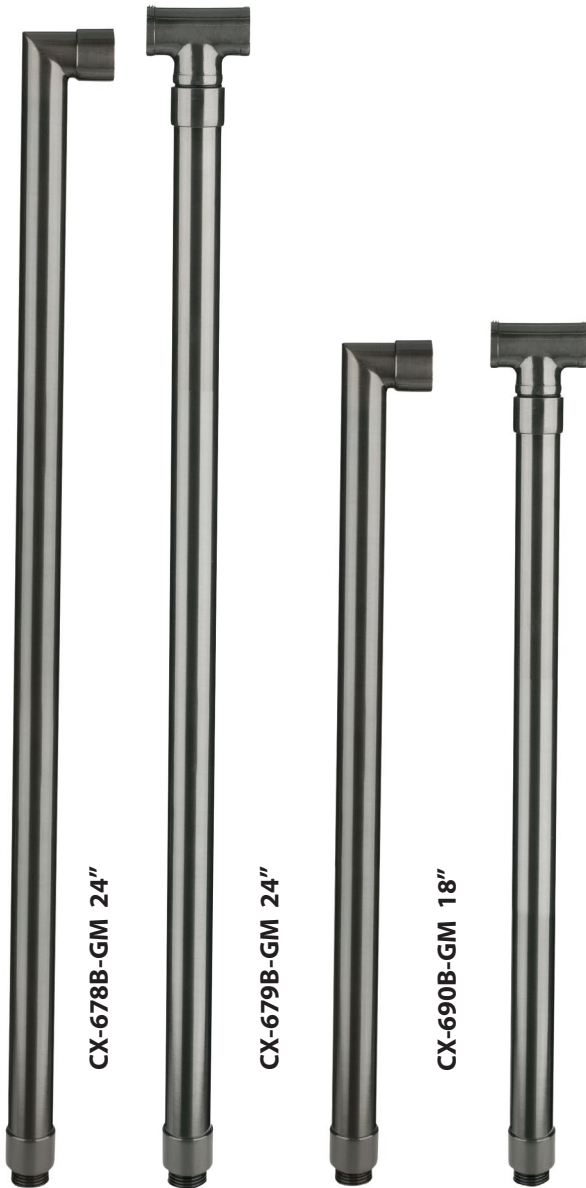

ACCESSORIES SHEET

E-Mail: sales@coronalighting.com

PRODUCT # : CL-405-BT-GM

• Directional Lights

• Cast Brass

Mounting Posts For Sign Light & Path Light Applications

- CX-678B-GM 24" Brass Single Head Post, **Gun Metal**
- CX-679B-GM 24" Brass Double Head Post, **Gun Metal**
- CX-690B-GM 18" Brass Single Head Post, **Gun Metal**
- CX-693B-GM 18" Brass Double Head Post, **Gun Metal**

•CX-718B-GM (Mounting Canopies pg 2) is required for sign light installation.