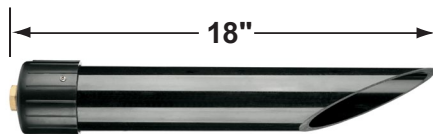

PRODUCT # : CL-405-BT-GM

• Directional Lights

• Cast Brass

Mounting Pedestals

- CX-601-BK 1" PVC Mounting Pedestal, 1/2" NPT, **Black**
- CX-601-VG 1" PVC Mounting Pedestal, 1/2" NPT, **Verde Green**
- CX-603-BK 3" PVC Mounting Pedestal, 1/2" NPT Female Brass Hub on top, **Black**
- CX-603-VG 3" PVC Mounting Pedestal, 1/2" NPT Female Brass Hub on top, **Verde Green**

CX-603-BK

- CX-604-BK 1" PVC Adjustable Mounting Pedestal, 1/2" NPT, **Black**
- CX-621-BK 1" PVC Cap, 1/2" NPT, **Black**
- CX-621-VG 1" PVC Cap, 1/2" NPT, **Verde Green**
- CX-622-BK 2" PVC Cap, 1/2" NPT, **Black**
- CX-622-VG 2" PVC Cap, 1/2" NPT, **Verde Green**
- CX-624-BK 3" PVC Cap, 1/2" NPT Female Brass Hub, **Black**
- CX-624-VG 3" PVC Cap, 1/2" NPT Female Brass Hub, **Verde Green**

Mounting Canopies

- CX-705B-GM Brass Flat Canopy, 1/2" NPT, **Gun Metal**
- CX-709B-GM Brass Raised Canopy, 1/2" NPT, **Gun Metal**
- CX-718B-GM 5" Brass Canopy, 3-Hole 1/2" NPT, **Gun Metal**
- CX-719B-GM Brass Tree Mounting Bracket, 1/2" NPT, **Gun Metal**
- CX-720-BR Brass Tree mount Canopy with 9" Rubber Strap stretches to 14, **Natural Brass**
- CX-721-BR Brass Tree mount Canopy with 15" Rubber Strap stretches to 22", **Natural Brass**
- CX-722-BR Brass Tree mount Canopy with 22" Rubber Strap stretches to 33", **Natural Brass**
- CX-723-BR Brass Tree mount Canopy with 31" Rubber Strap stretches to 45", **Natural Brass**