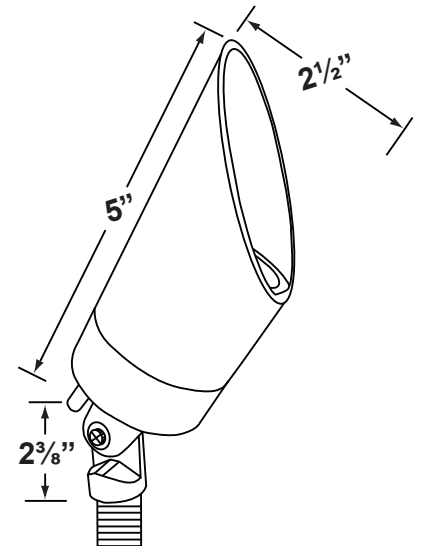

SPECIFICATION SHEET

PRODUCT # : CL-405-BT-GM

• Directional Lights

• Cast Brass

Fixture Specifications:

<p>Housing: Corrosion Resistant Cast Brass</p> <p>Finish: GM- Gun Metal Natural Toning process, color may vary. Also available in AB- Antique Bronze</p> <p>Lens: Clear, Convex Glass Lens. <i>15° & 60° reflectors included (see page 3)</i></p> <p>Light Source: Replacable 1-6W RGB LED module. Lumen output is between 15LM - 450LM. Standard 38° beam spread, with 15° & 60° options also included.</p> <p>LED Features: CCT Options: Presets: 2700K, 3000K, 4000K, 5000K RGB : Unlimited color wheel options & quick presets. Dimming: Every color choice Scenes: Customizable scenes with up to 8 colors. Compatibility: Amazon's Alexa and Google Home Music: The lights will follow music collected by a phone microphone.</p>	<p>Gasket: Silicone double gasketed for water-tight sealing</p> <p>Knuckle: Swivel cast brass knuckle with thumb screw and 1/2" NPT threaded male hub on bottom.</p> <p>Wiring: Fixture is prewired with a 10ft 18-2 SPT-2W direct burial cord. Wire connector sold separately. Universal connector (CX-839), and silicone filled wire nut (CX-854) are available from Corona Lighting.</p> <p>Mounting Spike: Standard injection molded 8 1/2" large spike with 1/2" NPT threaded female hub on bottom.</p> <p>Electrical Notes: A remote 12V transformer is required. Options are available from Corona Lighting. Voltage range for LED module is 10V-15V. Proper grease/lubricant is suggested on threaded parts during installation process.</p> <p>Warranty: Lifetime limited warranty on fixture housing. Ten (10) years warranty on LED module.</p>
--	--