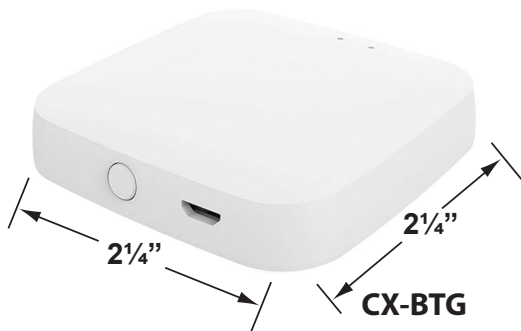

SPECIFICATION SHEET

PRODUCT # : CL-405-BT-GM

• Directional Lights

• Cast Brass

Fixture Specifications:

<p>Housing: Corrosion Resistant Cast Brass</p> <p>Finish: GM- Gun Metal Natural Toning process, color may vary. Also available in AB- Antique Bronze</p> <p>Lens: Clear, Convex Glass Lens. <i>15° & 60° reflectors included (see page 3)</i></p> <p>Light Source: Replacable 1-6W RGB LED module. Lumen output is between 15LM - 450LM. Standard 38° beam spread, with 15° & 60° options also included.</p> <p>LED Features: CCT Options: Presets: 2700K, 3000K, 4000K, 5000K RGB : Unlimited color wheel options & quick presets. Dimming: Every color choice Scenes: Customizable scenes with up to 8 colors. Compatibility: Amazon's Alexa and Google Home Music: The lights will follow music collected by a phone microphone.</p>	<p>Gasket: Silicone double gasketed for water-tight sealing</p> <p>Knuckle: Swivel cast brass knuckle with thumb screw and 1/2" NPT threaded male hub on bottom.</p> <p>Wiring: Fixture is prewired with a 10ft 18-2 SPT-2W direct burial cord. Wire connector sold separately. Universal connector (CX-839), and silicone filled wire nut (CX-854) are available from Corona Lighting.</p> <p>Mounting Spike: Standard injection molded 8 1/2" large spike with 1/2" NPT threaded female hub on bottom.</p> <p>Electrical Notes: A remote 12V transformer is required. Options are available from Corona Lighting. Voltage range for LED module is 10V-15V. Proper grease/lubricant is suggested on threaded parts during installation process.</p> <p>Warranty: Lifetime limited warranty on fixture housing. Ten (10) years warranty on LED module.</p>
--	--

SMART ACCESSORIES

- CX-BTE Bluetooth Range Extender
- CX-BTG Wireless Bluetooth Mesh Gateway

JOB INFORMATION

TYPE: _____ DATE: _____

JOB NAME & ADDRESS: _____

PRODUCT #: _____

TOTAL QUANTITY: _____

LAMP TYPE & WATTAGE: _____